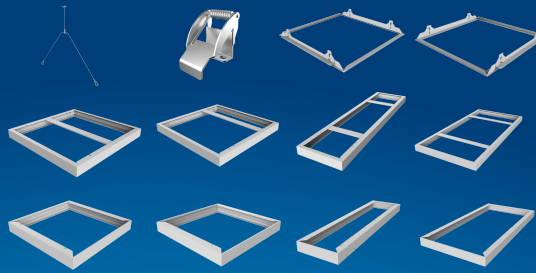

PHILIPS

Fortimo

LED

LED Panel Accessories

Datasheet

LED Panel Accessories

To enable Fortimo and Certaflux LED panels to be used in a wider variety of indoor applications, a wide range of accessories can be used. By selecting these accessories the panels can be used as a pendant or surface mounted luminaire, or in different types of ceilings like plaster ceilings. The accessories can be used for both the Fortimo and Certaflux ranges.

Key features and benefits

- Pendant cable set for suspension applications
- Surface mounted kit and Surface mounted kit basic for surface mounted applications
- Recessed frame and recessed clips to be used in recessed applications like plaster ceilings
- Accessories can be used on both Fortimo and Certaflux LED panels
- See the application matrix to see which accessory can be used with which panel

January 2021