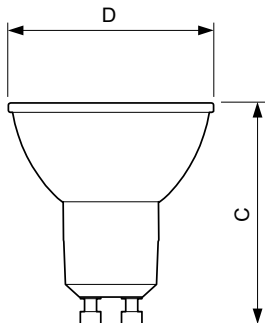

CorePro LEDspot 4-50W GU10 830 36D DIM

Product	D	C
CorePro LEDspot 4-50W GU10 830 36D DIM	50 mm	54 mm

Fotometriska data

Spectral Power Distribution Colour

Light Distribution Diagram

Accent Lighting Spots

CorePro LEDspot MV