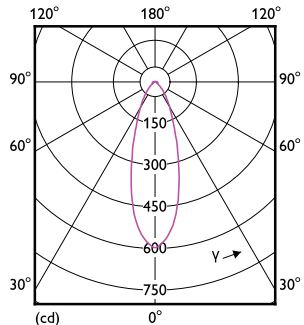

CorePro LEDspot 4-50W GU10 830 36D DIM

Product	D	C
CorePro LEDspot 4-50W GU10 830 36D DIM	50 mm	54 mm

Fotometriska data

Spectral Power Distribution Colour

Light Distribution Diagram

Accent Lighting Spots

CorePro LEDspot MV