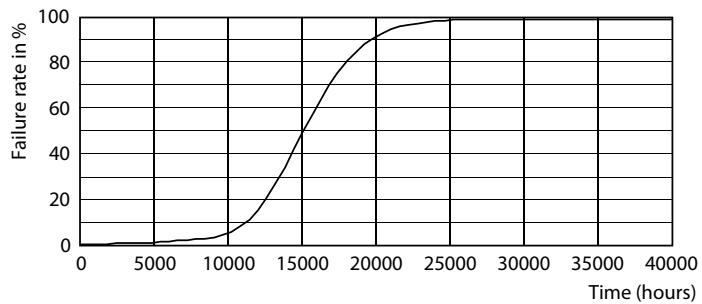

CorePro LEDspot 4-50W GU10 830 36D DIM

Product	D	C
CorePro LEDspot 4-50W GU10 830 36D DIM	50 mm	54 mm

Fotometriska data

Spectral Power Distribution Colour

Light Distribution Diagram

Accent Lighting Spots

CorePro LEDspot MV

Livslängd

Life Expectancy Diagram

Lumen Maintenance Diagram