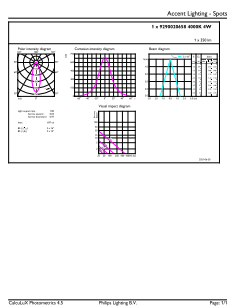

CorePro LEDspot 4-50W GU10 840 36D DIM

Product	D	C
CorePro LEDspot 4-50W GU10 840 36D DIM	50 mm	54 mm

Fotometriska data

Accent Lighting Spots

Spectral Power Distribution Colour

Light Distribution Diagram

CorePro LEDspot MV