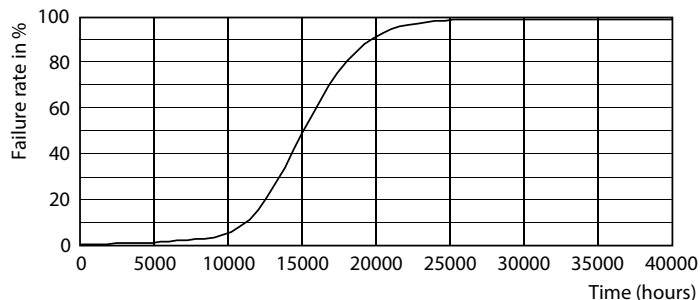

CorePro LEDspot 4-50W GU10 840 36D DIM

Product	D	C
CorePro LEDspot 4-50W GU10 840 36D DIM	50 mm	54 mm

Fotometriska data

Accent Lighting Spots

Spectral Power Distribution Colour

Light Distribution Diagram

CorePro LEDspot MV

Livslängd

Life Expectancy Diagram

Lumen Maintenance Diagram