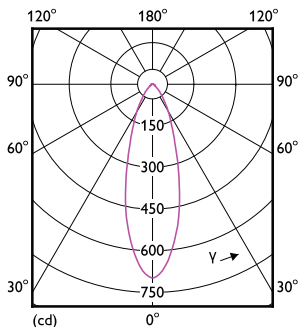

CorePro LEDspot 4-50W GU10 840 36D DIM

Product	D	C
CorePro LEDspot 4-50W GU10 840 36D DIM	50 mm	54 mm

Fotometriska data

Accent Lighting Spots

Spectral Power Distribution Colour

Light Distribution Diagram

CorePro LEDspot MV

Livslängd

Life Expectancy Diagram

Lumen Maintenance Diagram