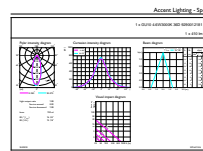

Product	D	C
Corepro LEDspot 4.6-50W GU10 830 36D	50 mm	54 mm

Fotometriska data

Spectral Power Distribution Colour

Accent Lighting Spots

Light Distribution Diagram

CorePro LEDspot MV

Livslängd

Life Expectancy Diagram