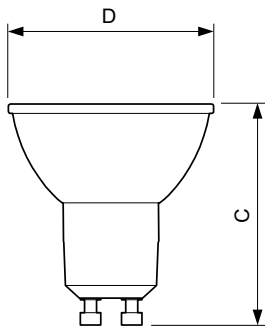

CorePro LEDspot MV

Energiförbrukning kWh/1 000 tim	5 kWh
EPREL-registreringsnummer	391858
Produktdata	
Fullständig produktkod	871869672837600
Beställningsproduktnamn	Corepro LEDspot 4.6-50W GU10 830 36D
EAN/UPC – Produkt	8718696728376
Beställningsnummer	72837600

Lokal kod	8293171
SAP-Räknare – Antal per förpackning	1
Räknare – antal förpackningar per kartong	10
Materialnummer (12NC)	929001218102
Net Weight (Piece)	0,045 kg

Måttskiss

Corepro LEDspot 4.6-50W GU10 830 36D

Product	D	C
Corepro LEDspot 4.6-50W GU10 830 36D	50 mm	54 mm