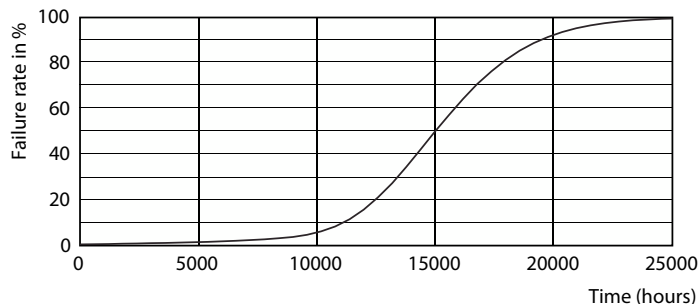

Product	D	C
Corepro LEDspot 4.6-50W GU10 830 36D	50 mm	54 mm

Fotometriska data

Spectral Power Distribution Colour

Accent Lighting Spots

Light Distribution Diagram

CorePro LEDspot MV

Livslängd

Life Expectancy Diagram