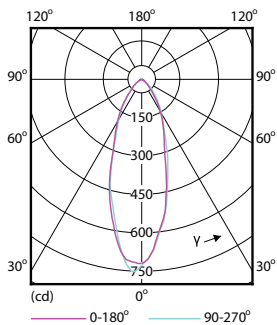

Product	D	C
Corepro LEDspot 4.6-50W GU10 830 36D	50 mm	54 mm

Fotometriska data

Spectral Power Distribution Colour

Accent Lighting Spots

Light Distribution Diagram

CorePro LEDspot MV

Livslängd

Life Expectancy Diagram

Lumen Maintenance Diagram