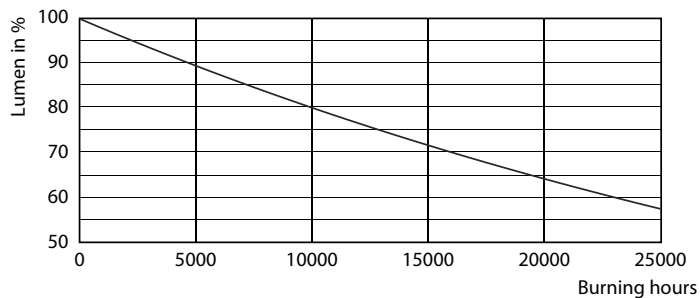

Product	D	C
Corepro LEDspot 4.6-50W GU10 840 36D	50 mm	54 mm

Fotometriska data

Accent Lighting Spots

Light Distribution Diagram

Accent Lighting Spots

Spectral Power Distribution Colour

CorePro LEDspot MV

Livslängd

Life Expectancy Diagram

Lumen Maintenance Diagram