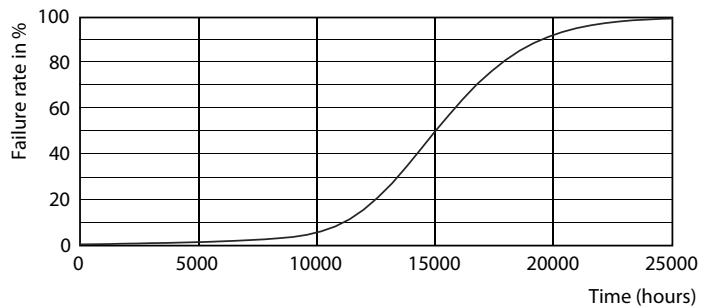

Product	D	C
Corepro LEDspot 4.6-50W GU10 840 36D	50 mm	54 mm

Fotometriska data

Accent Lighting Spots

Light Distribution Diagram

Accent Lighting Spots

Spectral Power Distribution Colour

CorePro LEDspot MV

Livslängd

Life Expectancy Diagram

Lumen Maintenance Diagram