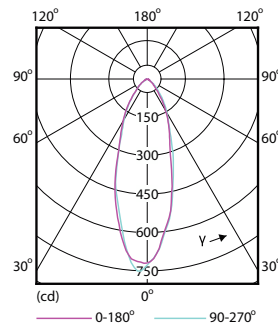

Product	D	C
Corepro LEDspot 4.6-50W GU10 840 36D	50 mm	54 mm

Fotometriska data

Accent Lighting Spots

Light Distribution Diagram

Accent Lighting Spots

Spectral Power Distribution Colour

CorePro LEDspot MV

Livslängd

Life Expectancy Diagram

Lumen Maintenance Diagram