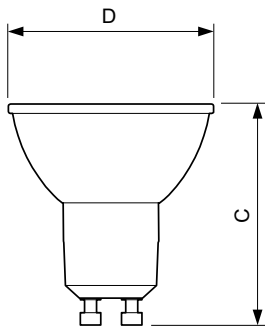

CorePro LEDspot MV

Energiförbrukning kWh/1 000 tim	5 kWh
EPREL-registreringsnummer	391859

Produktdata

Fullständig produktkod	871869672839000
Beställningsproduktnamn	Corepro LEDspot 4.6-50W GU10 840 36D
EAN/UPC – Produkt	8718696728390
Beställningsnummer	72839000

Lokal kod	8293172
SAP-Räknare – Antal per förpackning	1
Räknare - antal förpackningar per kartong	10
Materialnummer (12NC)	929001218202
Net Weight (Piece)	0,045 kg

Måttskiss

Corepro LEDspot 4.6-50W GU10 840 36D

Product	D	C
Corepro LEDspot 4.6-50W GU10 840 36D	50 mm	54 mm

Fotometriska data

Accent Lighting Spots